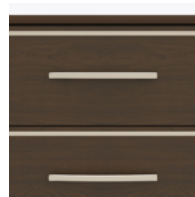

Aluminum Inlay

This collection is identified by $\frac{3}{8}$ " brushed aluminum inlays.