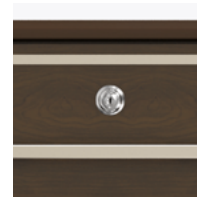

hollywood

Bedside Cabinet
3 Drawers

hollywood

Bedside Cabinet

3 Drawers

Defined by clean lines and sparkling $\frac{3}{8}$ " brushed aluminum inlays, Kwalu's Hollywood collection transports you to the Golden Age of American cinema. This glamorous collection includes a bedside, wardrobe, chest, headboard, footboard and so much more. Completely customizable from fit to finish.

Aluminum Inlay

This collection is identified by $\frac{3}{8}$ " brushed aluminum inlays.

Optional Top Drawer Lock

A top drawer lock is available and is optional.

Other Bedside Styles

Hollywood bedside styles include a 1 drawer, 1 door version and 1, 3 and 4 drawer versions.